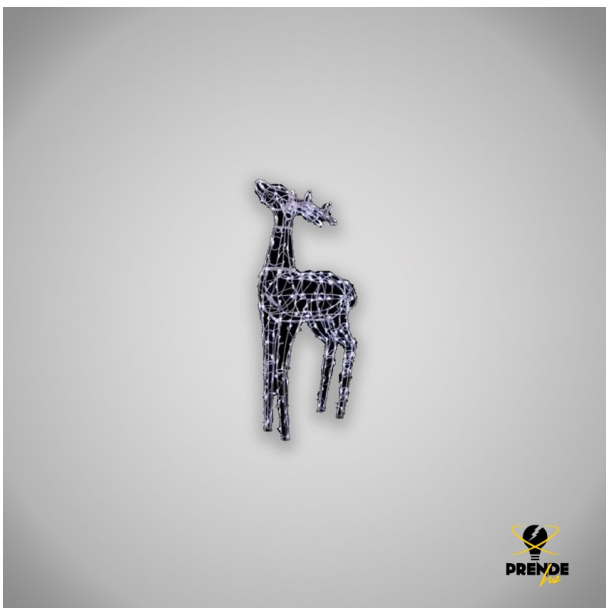

# DECORATIVE 3D LED REINDEER 90CM WHITE

Prendeluz S.L.

Precio: **211,45€**

3D reindeer with transformer included

## Otras características

- Altura: 90 cm
- Ip: 44
- Potencia: 7.2 W

## Descripción del producto

The decorative 3D reindeer is great for illuminating the entrance of your home, office or premises at Christmas time. It consists of a 90 cm high structure covered with 120 LED lights. It imitates Santa's reindeer in an eye-catching and elegant way. Simply plug it into the mains and it is ready to brighten up your spaces.?

[Decorative 3D LED Reindeer 90cm White](#)