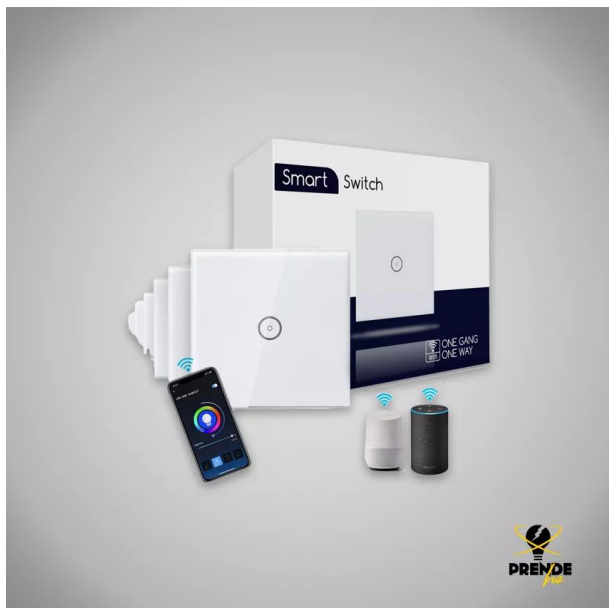

INTELLIGENT WIFI LIGHT SWITCH - ONE-WAY

Prendeluz S.L.

Precio: **17,95€**

App and voice control: Configure the switch via the AigoSmart app. Compatible with Alexa and Google

Otras características

- Alimentación: 220 - 240 V
- Color: Blanco
- Medidas: 84 mm de largo x 84 mm de ancho x 36 mm de alto

Descripción del producto

Smart light switch with wifi to install on the wall that will make it easy to use the lights from anywhere. It is fully compatible with Alexa and Google Home through the use of voice and together with the free AigoSmart app. It has several functions: timer, ideal for switching the lights on and off as well as countdown or interval timer. Easy control and glass surface for a comfortable experience. Use the remote function to avoid leaving any lights on. Make the most of all settings of the wifi one-way light switch.??

[Intelligent WIFI light switch - one-way](#)