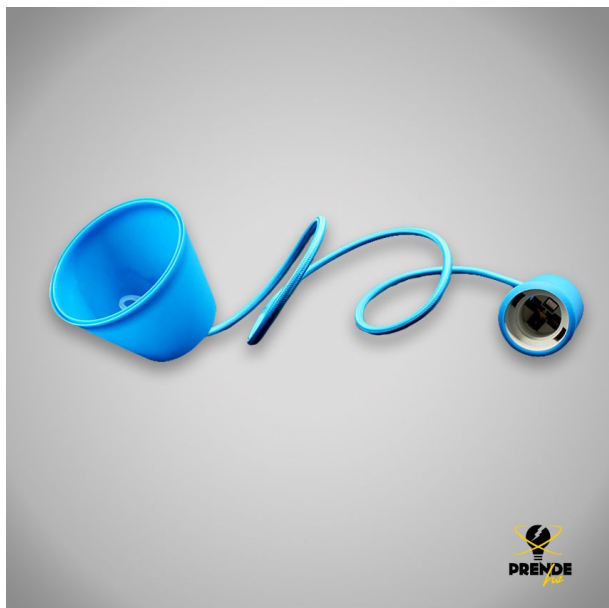

LAMPHOLDER E27 WITH 2 WASHERS (PINK)

Prendeluz S.L.

Precio: **7,45€**

E-27 lampholder

Otras características

- Alimentación: 230 V
- Color: Azul
- Dimensiones: 9 x 8 cm
- Longitud del cable: 1 metro
- Material: Silicona
- Potencia: 60 W
- Tipo de casquillo: E27

Descripción del producto

Blue pendant lamp holder. Our blue pendant lamp holder, with E-27 socket and 1m cable, fits in any room. Simple with a touch of colour in blue. Measures 2 x 0,75 mm, cap made of silicone and with textile cable. The base measures 9 cm in diameter by 8 cm high, made of hard plastic. The cap with the lamp holder measures 10 cm long by 4 cm in diameter. Available in different colours. Includes mounting accessories. Maximum power 60W when used with halogen bulbs. Use it with decorative LEDs to get the best out of it! 230V power supply.

[Lampholder E27 with 2 washers \(pink\)](#)