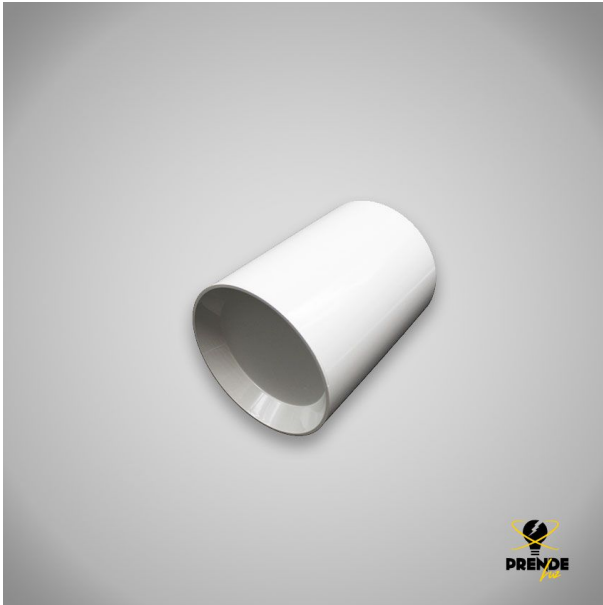

LED DIAMOND LAMP E-27

Prendeluz S.L.

Precio: **13,45€**

Power 10 W

Otras características

- Alimentación: 230 V
- Color: Blanco
- Dimensión: 115 x 150 mm
- Ip: 20
- Lúmenes: 700 Lm
- Potencia: 10 W
- Temperatura: 3000 K

Descripción del producto

Tubular LED surface lamp. This type of ceiling lamp is perfect for living rooms, discreet and modern, with a round shape. It is made of aluminium, with installation manual. Its lifespan is 20,000 hours, and it has an IP 20 protection rating. It is also CE & RoHS certified. Dimension lampshade 115 mm. Dimension lampshade height 150 mm. It is recommended for use at a temperature of -10°C to 40°C. The angle of illumination is 120° and has a luminous intensity of 700 lm. Power and voltage 220-240 V and 10W respectively.

[LED Diamond Lamp E-27](#)