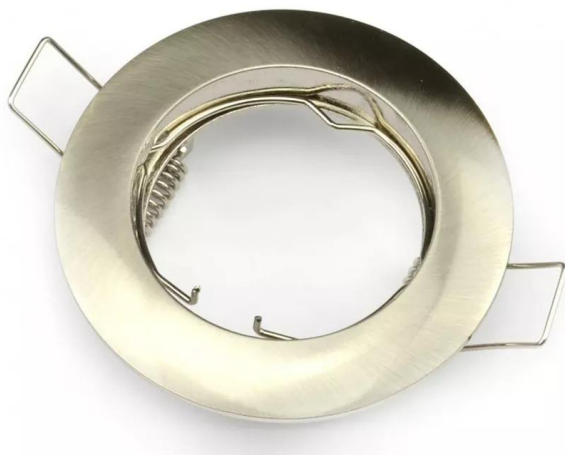

NICKEL-COLORED ROUND SWIVEL HOOP

Prendeluz S.L.

Precio: **5,95€**

- Nickel-colored ring
- Round tilting type
- Power supply 230 V~50 Hz
- Base type bi-pin gu10

Otras características

- Alimentación: 230 V
- Color: Níquel
- Empotrable: Sí
- Tipo de casquillo: GU10

Descripción del producto

Round halogen spotlight, tilting type in nickel color. This round shaped frame is ideal for GU10 bulbs or even for bi-pin GX5.3 bulbs, making it an ideal spotlight. Perfect for both home and commercial ceilings, as the light can be directed to provide a spotlight wherever you want. For a voltage of 230V 50Hz. Install it in your spaces, also available in white color.

[Nickel-colored round swivel hoop](#)