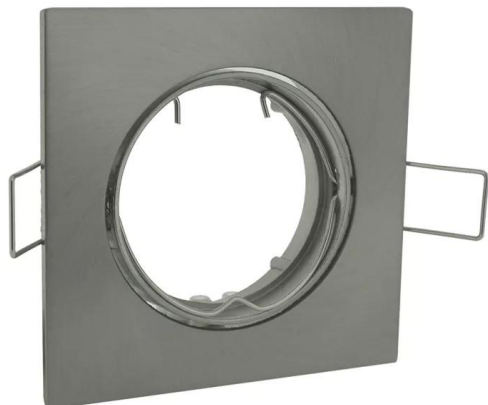

NICKEL-COLOURED SQUARE SWIVEL RING

Prendeluz S.L.

Precio: **5,95€**

- Tilting spotlight
- Nickel color
- GU10 lampholder
- Square tilting type
- Power supply 230 V~50 Hz

Otras características

- Alimentación: 230 V
- Color: Níquel
- Empotrable: Sí
- Tipo de casquillo: MR16
- Tipo de casquillo: MR16

Descripción del producto

Tilting ring for halogen spotlight. Square shaped and nickel coloured, it is made of die-cast aluminium. Easy to use, it includes the spring to hold the light correctly and GU10 lamp holder. Its dimensions are 82 x 82 mm. Power supply 230 V. GX5.3 bi-pin bulbs and the MR16 dichroic line.

[Nickel-coloured square swivel ring](#)