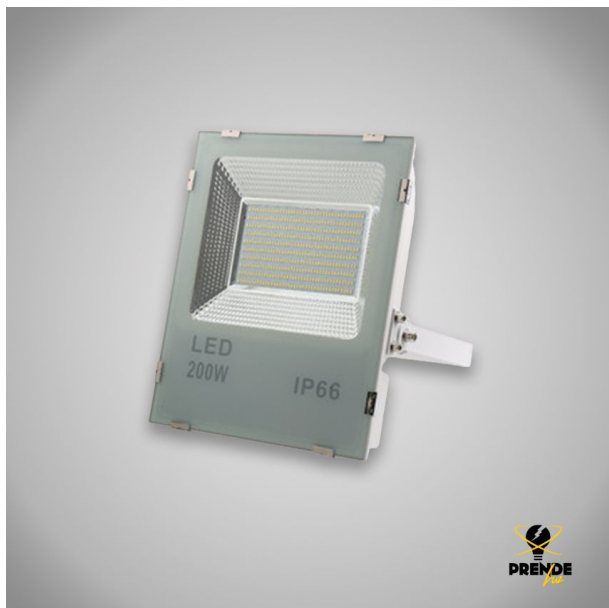

# PROFESSIONAL OUTDOOR LED SPOTLIGHT 150 W

Prendeluz S.L.

Precio: **141,95€**

Power supply 85 - 265 VAC

## Otras características

- Alimentación: 85-265V
- Color: Blanco
- Color de luz: Blanca fría
- Dimensiones: 325 x 400 x 95mm
- Ip: 66
- Longitud: 325mm
- Lúmenes: 20000 Lm
- Material: Aluminio
- Potencia: 200 W
- Temperatura: 6500 K

## Descripción del producto

Professional LED spotlight, suitable for outdoor use thanks to its IP66 protection rating. High resistance to water and dust. It has a power of 200 W and a connection of 85 - 265 AC current. Made in a square shape, in white aluminium, its dimensions are 325 mm long x 400 mm high x 95 mm wide. Its luminous flux of 20000 Lm and its colour temperature of 6500 K allow it to illuminate with a cold white light at a beam angle of 120°. Its LED will allow you to save thanks to its consumption and duration, as it has a useful life of 50,000 hours. It has a power factor of 0.95 and a colour rendering index (CRI) >70. Perfect for garages, porches or places in the garden or terrace where you need a powerful light. Its installation is simple, it includes a metal bar that supports the spotlight and allows you to move it up and down.