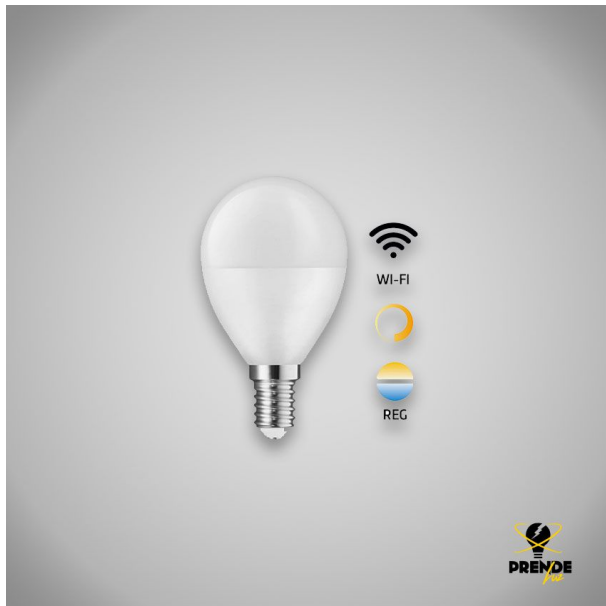

# SMART POWERCUBE PLUG ADAPTER

Prendeluz S.L.

Precio: **10,45€**

Light colour white

## Otras características

- Alimentación: 250 V
- Color de luz: Blanca
- Diámetro: 4,8 mm
- Intensidad: 16 A
- Lúmenes: 420 Lm
- Potencia: 5 W
- Temperatura: 6500 K
- Tipo de casquillo: E14

## Descripción del producto

Spherical LED lamp with smart technology, it is controlled by the Spectrum SMART app on your device, it changes the intensity of the light according to the moment! Using wifi and the app it allows you to regulate the different shades of white, going from warm white light to cooler light. 17000 hours useful life, luminous intensity of 420 lm. E-14 socket and measures 47 x 93 mm. Its power is 5W and 230 V.