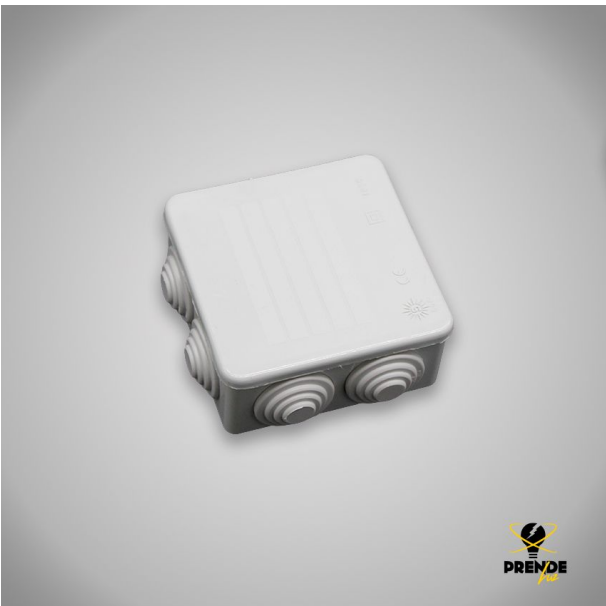

# WATERTIGHT SQUARE BOX WITH WATERTIGHT CONNECTION 7 CONOS.

Precio: **4,45€**

Light grey colour

## Otras características

- Color: Blanco
- Conos: 7
- Dimensiones: 80 x 80 x 35 mm

## Descripción del producto

Square watertight box with 7 cones for 20mm tube and snap-on lid. Measures 80 x 80 x 35 mm, with IP55 and IK07 protection. Perfect to protect your connections.

[Watertight square box with watertight connection 7conos](#)